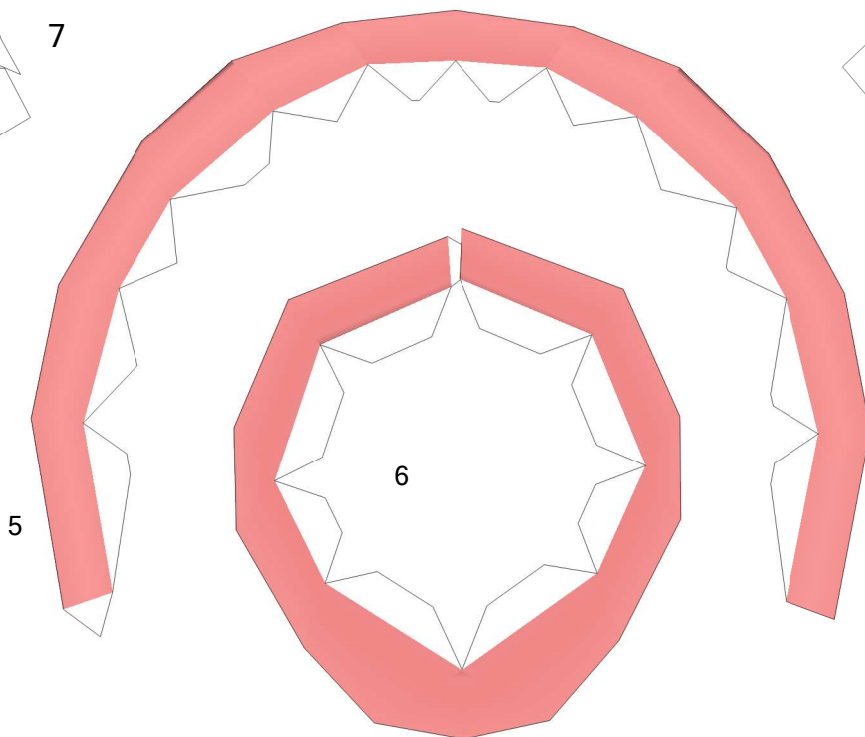

Victreebel

by POdragon

Build by Olber

PAPER POKÉS
www.pokemonpapercraft.net

17

Head Leaf

18

19

20

21

22

29

Left Leaf

Left Leaf